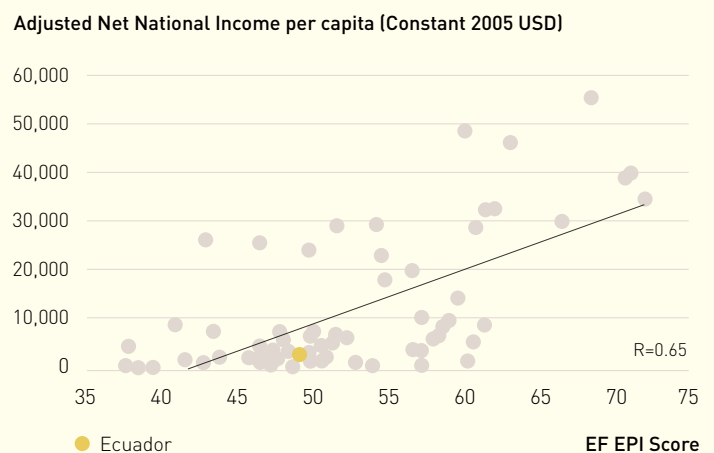

ECUADOR

COUNTRY PROFILE

This brief country profile provides facts and figures that illustrate local conditions and challenges for English language education. Education spending refers to the percentage of total government expenditure dedicated to education. Internet penetration is the percentage of people in the country with access to the Internet.

	EF EPI Score Change from Last Year	-2.54 ↓
	TOEFL iBT/IELTS GT Scores	83; N/A
	Mean Years of Schooling	7.6
	Education Spending	10.3%
	Gross National Income per capita	11,190 USD
	Population	15,868,396
	Internet Penetration	43.0%
	Languages	Spanish (Castillian) 93% (official), Quechua 4.1%, foreign 2.2%

Sources: World Bank, CIA World Factbook, ETS, and IELTS

ENGLISH AND EARNING POWER

The EF EPI has consistently found correlations between English ability and earning power, quality of life, innovation, and a range of other social and economic indicators. This correlation graph shows a positive relationship between countries' English proficiency and their adjusted net income per capita.

Source: World Bank, 2014

ABOUT THE EF EPI

The EF English Proficiency Index (EF EPI) is the world's most comprehensive ranking of countries by adult English skills. This country fact sheet is a companion to the EF EPI sixth edition report. To read the full EF EPI report, with a ranking of 72 countries and territories, regional analyses, and demographic trends, visit www.ef.com/epi. The EF English Proficiency Index is published by EF Learning Labs, a division of EF Education First.