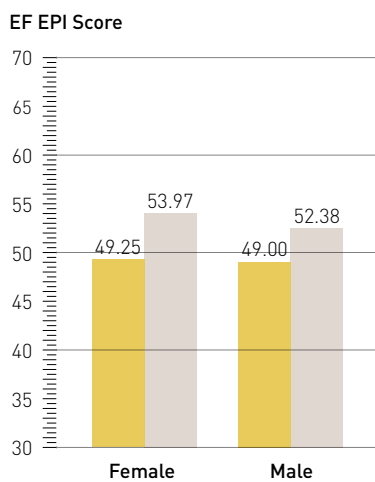

# Ecuador

**LOW PROFICIENCY**  
 EF EPI SCORE: 49.13  
**#47** OUT OF 72 COUNTRIES

Region	EF EPI	City	EF EPI
Sierra	49.49	Guayaquil	51.22
Costa	49.06	Quito	50.21

PROFICIENCY BANDS ● Very High ● High ● Moderate ● Low ● Very Low

## GENDER GAP