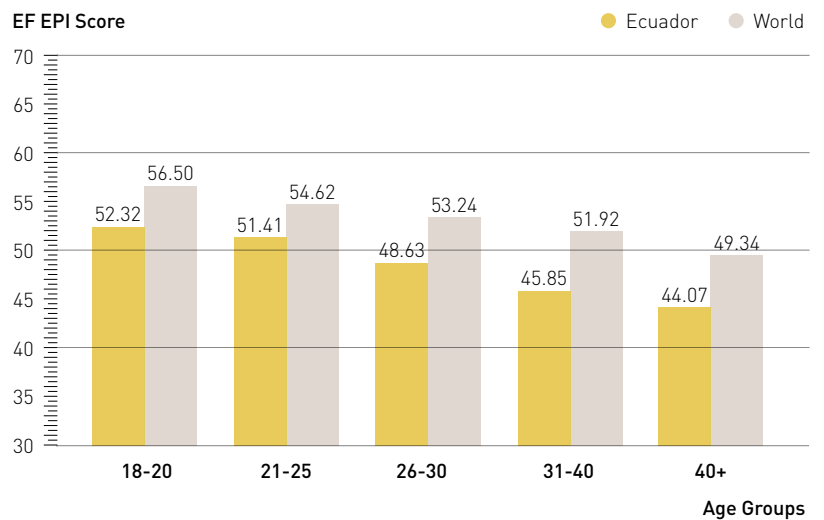

# Ecuador

**LOW PROFICIENCY**  
 EF EPI SCORE: 49.13  
**#47** OUT OF 72 COUNTRIES

Region	EF EPI	City	EF EPI
Sierra	49.49	Guayaquil	51.22
Costa	49.06	Quito	50.21

PROFICIENCY BANDS ● Very High ● High ● Moderate ● Low ● Very Low

## GENDER GAP

## GENERATION GAP