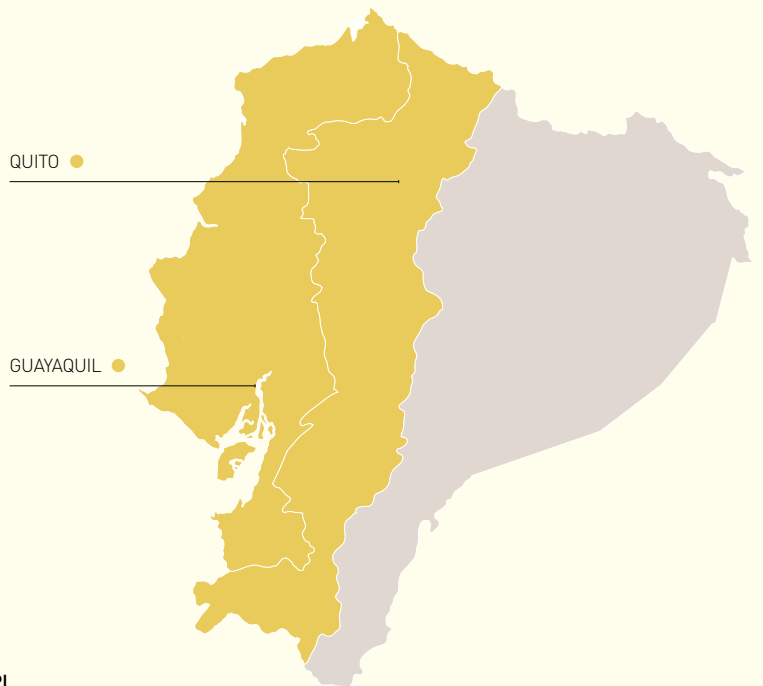

# Ecuador

**LOW PROFICIENCY**  
 EF EPI SCORE: 49.13  
**#47** OUT OF 72 COUNTRIES

Region	EF EPI	City	EF EPI
Sierra	49.49	Guayaquil	51.22
Costa	49.06	Quito	50.21

PROFICIENCY BANDS ● Very High ● High ● Moderate ● Low ● Very Low

## GENDER GAP