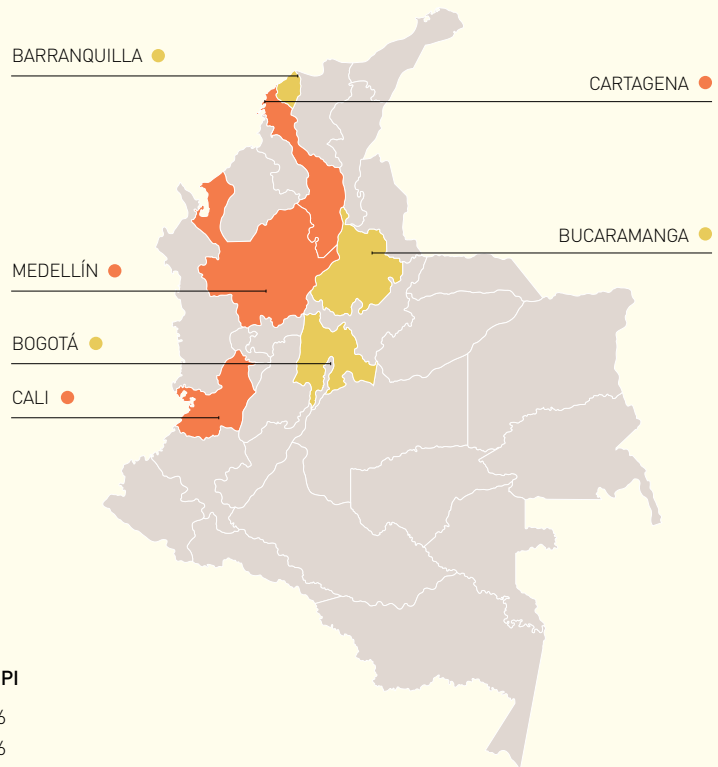

Colombia

VERY LOW PROFICIENCY
 EF EPI SCORE: 48.41
#49 OUT OF 72 COUNTRIES

Region	EF EPI	City	EF EPI
Cundinamarca	50.39	Bogotá	50.66
Santander	49.58	Bucaramanga	49.76
Atlántico	49.01	Barranquilla	49.64
Antioquia	47.57	Cali	48.11
Valle del Cauca	47.10	Medellín	47.83
Bolívar	43.96	Cartagena	44.03

PROFICIENCY BANDS ● Very High ● High ● Moderate ● Low ● Very Low

GENDER GAP

GENERATION GAP

COLOMBIA

COUNTRY PROFILE

This brief country profile provides facts and figures that illustrate local conditions and challenges for English language education. Education spending refers to the percentage of total government expenditure dedicated to education. Internet penetration is the percentage of people in the country with access to the Internet.

	EF EPI Score Change from Last Year	+1.87 ↗
	TOEFL iBT/IELTS GT Scores	82; 6.0
	Mean Years of Schooling	7.3
	Education Spending	16.9%
	Gross National Income per capita	12,910 USD
	Population	46,736,728
	Internet Penetration	52.6%
	Language	Spanish (official)

Source: World Bank, 2014

ABOUT THE EF EPI

The EF English Proficiency Index (EF EPI) is the world's most comprehensive ranking of countries by adult English skills. This country fact sheet is a companion to the EF EPI sixth edition report. To read the full EF EPI report, with a ranking of 72 countries and territories, regional analyses, and demographic trends, visit www.ef.com/epi. The EF English Proficiency Index is published by EF Learning Labs, a division of EF Education First.