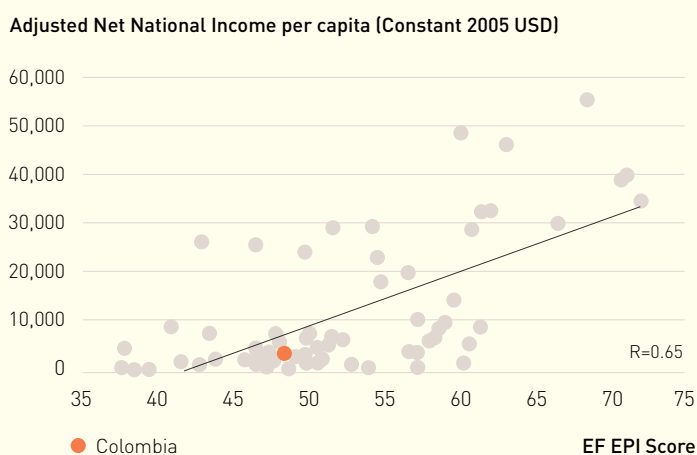

COLOMBIA

COUNTRY PROFILE

This brief country profile provides facts and figures that illustrate local conditions and challenges for English language education. Education spending refers to the percentage of total government expenditure dedicated to education. Internet penetration is the percentage of people in the country with access to the Internet.

	EF EPI Score Change from Last Year	+1.87 ↗
	TOEFL iBT/IELTS GT Scores	82; 6.0
	Mean Years of Schooling	7.3
	Education Spending	16.9%
	Gross National Income per capita	12,910 USD
	Population	46,736,728
	Internet Penetration	52.6%
	Language	Spanish (official)

Sources: World Bank, CIA World Factbook, ETS, and IELTS

ENGLISH AND EARNING POWER

The EF EPI has consistently found correlations between English ability and earning power, quality of life, innovation, and a range of other social and economic indicators. This correlation graph shows a positive relationship between countries' English proficiency and their adjusted net income per capita.

Source: World Bank, 2014

ABOUT THE EF EPI

The EF English Proficiency Index (EF EPI) is the world's most comprehensive ranking of countries by adult English skills. This country fact sheet is a companion to the EF EPI sixth edition report. To read the full EF EPI report, with a ranking of 72 countries and territories, regional analyses, and demographic trends, visit www.ef.com/epi. The EF English Proficiency Index is published by EF Learning Labs, a division of EF Education First.