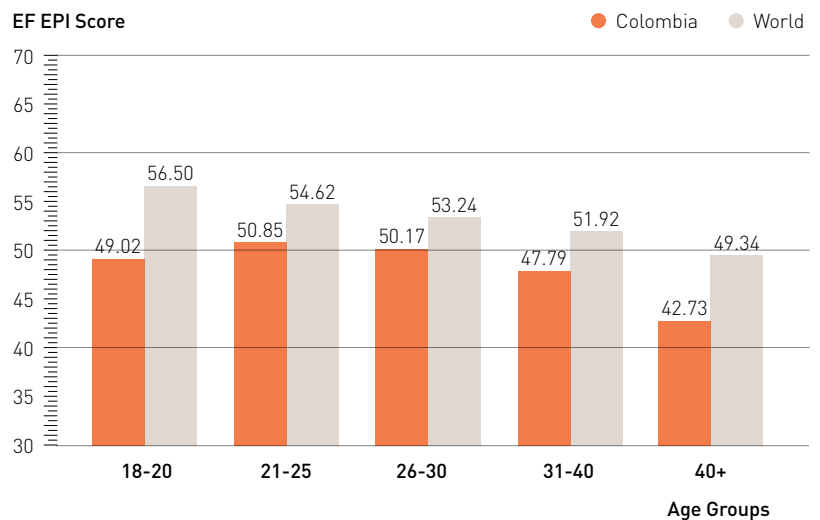

Colombia

VERY LOW PROFICIENCY
 EF EPI SCORE: 48.41
#49 OUT OF 72 COUNTRIES

Region	EF EPI	City	EF EPI
Cundinamarca	50.39	Bogotá	50.66
Santander	49.58	Bucaramanga	49.76
Atlántico	49.01	Barranquilla	49.64
Antioquia	47.57	Cali	48.11
Valle del Cauca	47.10	Medellín	47.83
Bolívar	43.96	Cartagena	44.03

PROFICIENCY BANDS ● Very High ● High ● Moderate ● Low ● Very Low

GENDER GAP

GENERATION GAP

COLOMBIA

COUNTRY PROFILE

This brief country profile provides facts and figures that illustrate local conditions and challenges for English language education. Education spending refers to the percentage of total government expenditure dedicated to education. Internet penetration is the percentage of people in the country with access to the Internet.

	EF EPI Score Change from Last Year	+1.87 ↗
	TOEFL iBT/IELTS GT Scores	82; 6.0
	Mean Years of Schooling	7.3
	Education Spending	16.9%
	Gross National Income per capita	12,910 USD
	Population	46,736,728
	Internet Penetration	52.6%
	Language	Spanish (official)