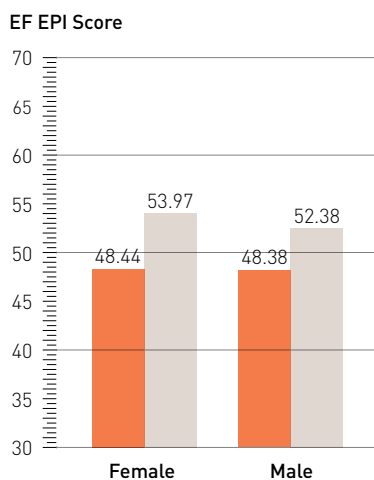

Colombia

VERY LOW PROFICIENCY
 EF EPI SCORE: 48.41
#49 OUT OF 72 COUNTRIES

Region	EF EPI	City	EF EPI
Cundinamarca	50.39	Bogotá	50.66
Santander	49.58	Bucaramanga	49.76
Atlántico	49.01	Barranquilla	49.64
Antioquia	47.57	Cali	48.11
Valle del Cauca	47.10	Medellín	47.83
Bolívar	43.96	Cartagena	44.03

PROFICIENCY BANDS ● Very High ● High ● Moderate ● Low ● Very Low

GENDER GAP

GENERATION GAP

COLOMBIA

COUNTRY PROFILE

This brief country profile provides facts and figures that illustrate local conditions and challenges for English language education. Education spending refers to the percentage of total government expenditure dedicated to education. Internet penetration is the percentage of people in the country with access to the Internet.

	EF EPI Score Change from Last Year	+1.87 ↗
	TOEFL iBT/IELTS GT Scores	82; 6.0
	Mean Years of Schooling	7.3
	Education Spending	16.9%
	Gross National Income per capita	12,910 USD
	Population	46,736,728
	Internet Penetration	52.6%
	Language	Spanish (official)

Sources: World Bank, CIA World Factbook, ETS, and IELTS

ENGLISH AND EARNING POWER

The EF EPI has consistently found correlations between English ability and earning power, quality of life, innovation, and a range of other social and economic indicators. This correlation graph shows a positive relationship between countries' English proficiency and their adjusted net income per capita.