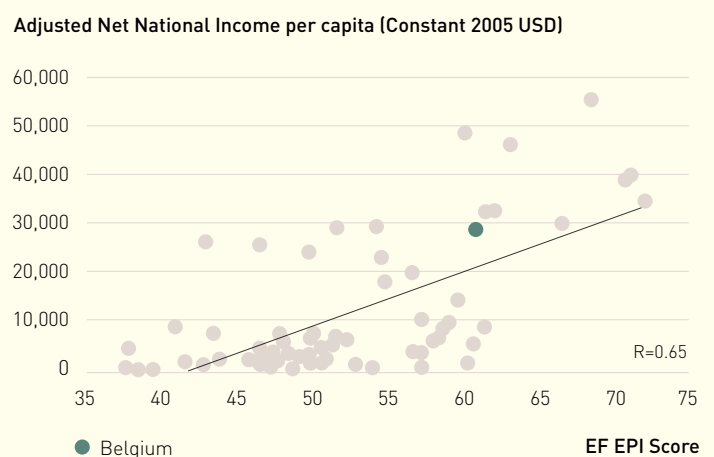

België Belgique

(BELGIUM)

HIGH PROFICIENCY
EF EPI SCORE: 60.90
#11 OUT OF 72 COUNTRIES

Region	EF EPI	City	EF EPI
Dutch-speaking	68.57	Ghent	66.66
French-speaking	53.08	Antwerp	65.65
		Brussels	60.60
		Liège	54.85

PROFICIENCY BANDS ● Very High ● High ● Moderate ● Low ● Very Low

GENDER GAP

GENERATION GAP

BELGIUM

COUNTRY PROFILE

This brief country profile provides facts and figures that illustrate local conditions and challenges for English language education. Education spending refers to the percentage of total government expenditure dedicated to education. Internet penetration is the percentage of people in the country with access to the Internet.

	EF EPI Score Change from Last Year	+1.77 ↗
	TOEFL iBT/IELTS GT Scores	98; N/A
	Mean Years of Schooling	11.3
	Education Spending	12.0%
	Gross National Income per capita	43,220 USD
	Population	11,323,973
	Internet Penetration	85.0%
	Languages	Dutch (official) 60%, French (official) 40%, German (official) less than 1%

Sources: World Bank, CIA World Factbook, ETS, and IELTS

ENGLISH AND EARNING POWER

The EF EPI has consistently found correlations between English ability and earning power, quality of life, innovation, and a range of other social and economic indicators. This correlation graph shows a positive relationship between countries' English proficiency and their adjusted net income per capita.