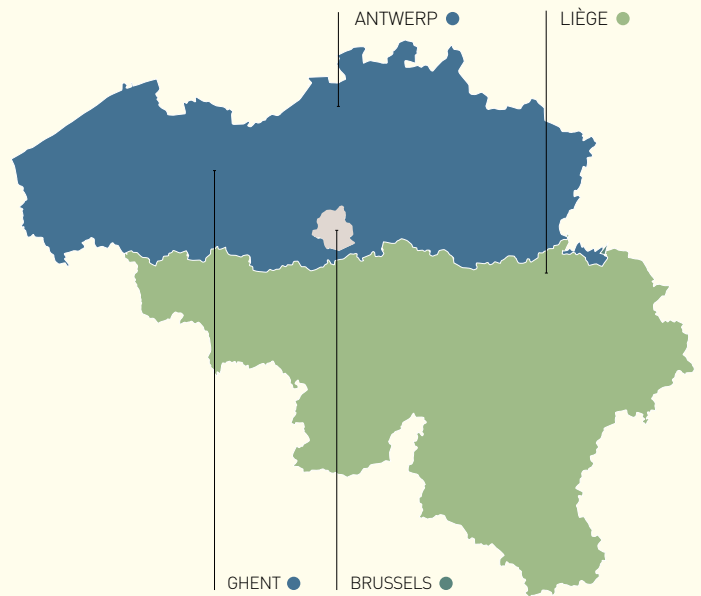

België Belgique

(BELGIUM)

HIGH PROFICIENCY
EF EPI SCORE: 60.90
#11 OUT OF 72 COUNTRIES

Region	EF EPI	City	EF EPI
Dutch-speaking	68.57	Ghent	66.66
French-speaking	53.08	Antwerp	65.65
		Brussels	60.60
		Liège	54.85

PROFICIENCY BANDS ● Very High ● High ● Moderate ● Low ● Very Low

GENDER GAP

GENERATION GAP

BELGIUM

COUNTRY PROFILE

This brief country profile provides facts and figures that illustrate local conditions and challenges for English language education. Education spending refers to the percentage of total government expenditure dedicated to education. Internet penetration is the percentage of people in the country with access to the Internet.