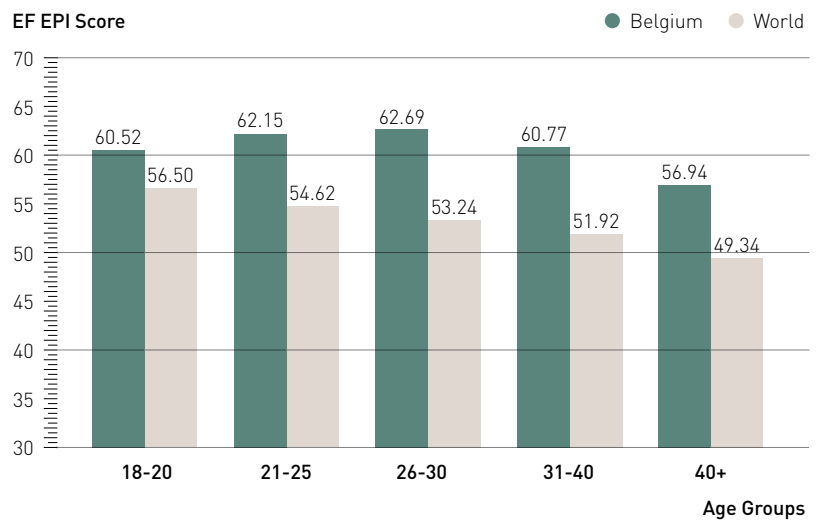

België Belgique

(BELGIUM)

HIGH PROFICIENCY
EF EPI SCORE: 60.90
#11 OUT OF 72 COUNTRIES

Region	EF EPI	City	EF EPI
Dutch-speaking	68.57	Ghent	66.66
French-speaking	53.08	Antwerp	65.65
		Brussels	60.60
		Liège	54.85

PROFICIENCY BANDS ● Very High ● High ● Moderate ● Low ● Very Low

GENDER GAP

GENERATION GAP

BELGIUM

COUNTRY PROFILE

This brief country profile provides facts and figures that illustrate local conditions and challenges for English language education. Education spending refers to the percentage of total government expenditure dedicated to education. Internet penetration is the percentage of people in the country with access to the Internet.

	EF EPI Score Change from Last Year	+1.77 ↗
	TOEFL iBT/IELTS GT Scores	98; N/A
	Mean Years of Schooling	11.3
	Education Spending	12.0%
	Gross National Income per capita	43,220 USD
	Population	11,323,973
	Internet Penetration	85.0%
	Languages	Dutch (official) 60%, French (official) 40%, German (official) less than 1%