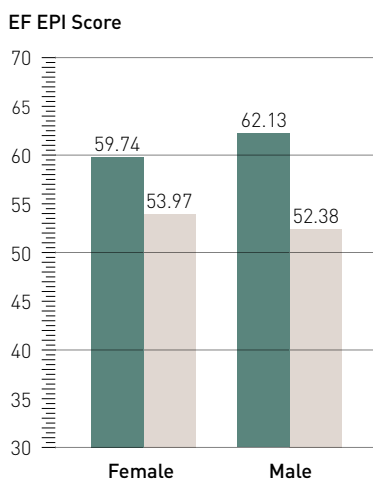

België Belgique

(BELGIUM)

HIGH PROFICIENCY
EF EPI SCORE: 60.90
#11 OUT OF 72 COUNTRIES

Region	EF EPI	City	EF EPI
Dutch-speaking	68.57	Ghent	66.66
French-speaking	53.08	Antwerp	65.65
		Brussels	60.60
		Liège	54.85

PROFICIENCY BANDS ● Very High ● High ● Moderate ● Low ● Very Low

GENDER GAP

GENERATION GAP

BELGIUM

COUNTRY PROFILE

This brief country profile provides facts and figures that illustrate local conditions and challenges for English language education. Education spending refers to the percentage of total government expenditure dedicated to education. Internet penetration is the percentage of people in the country with access to the Internet.

	EF EPI Score Change from Last Year	+1.77 ↗
	TOEFL iBT/IELTS GT Scores	98; N/A
	Mean Years of Schooling	11.3
	Education Spending	12.0%
	Gross National Income per capita	43,220 USD
	Population	11,323,973
	Internet Penetration	85.0%
	Languages	Dutch (official) 60%, French (official) 40%, German (official) less than 1%

Sources: World Bank, CIA World Factbook, ETS, and IELTS

ENGLISH AND EARNING POWER

The EF EPI has consistently found correlations between English ability and earning power, quality of life, innovation, and a range of other social and economic indicators. This correlation graph shows a positive relationship between countries' English proficiency and their adjusted net income per capita.